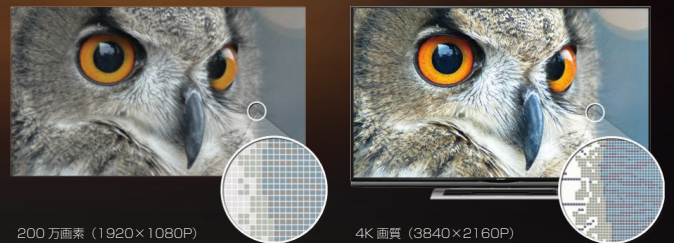

4K

Ultra Display Performance & Decoding Ability

200 万像素 (1920×1080P)

4K 画质 (3840×2160P)

IPD-EB8120R

IPD-W04810R

IPD-GB81200-4K

IPD-WD4806R